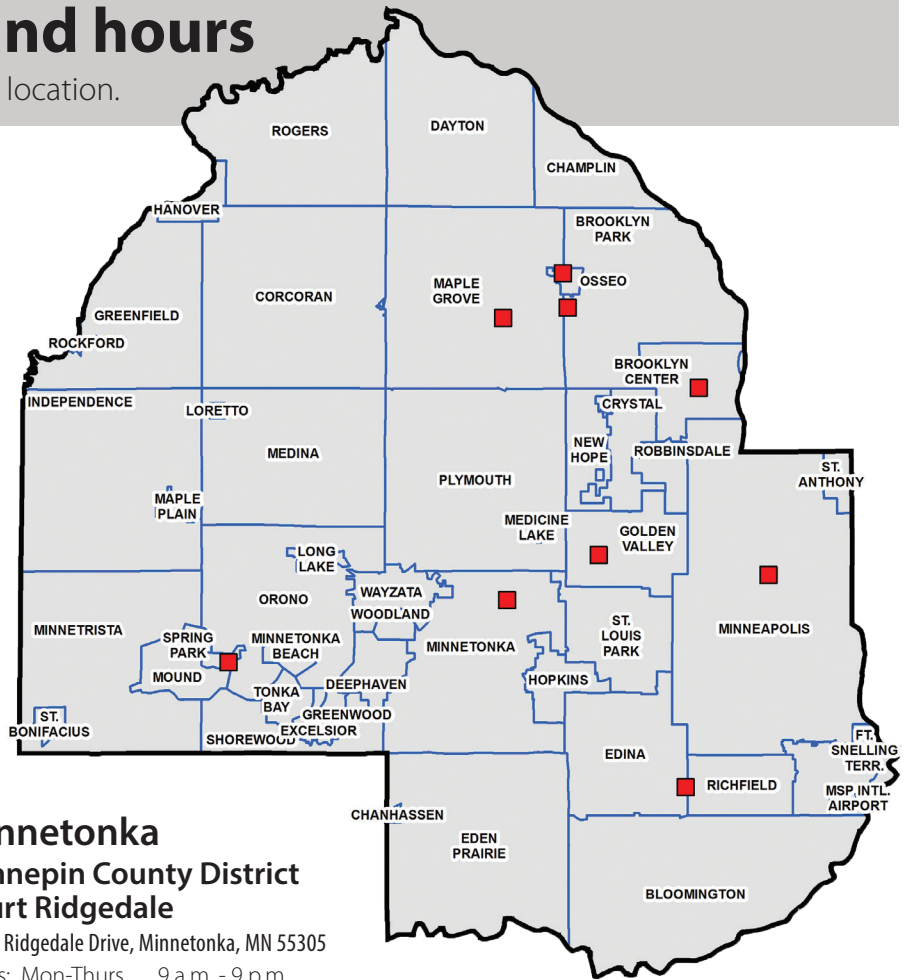

Drop box locations and hours

Drop boxes are located in the lobby at each location.

Brooklyn Center

Hennepin County District Court Brookdale

6125 Shingle Creek Pkwy, Brooklyn Center, MN 55430

Hours: Mon-Thurs 9 a.m. - 9 p.m.
Fri & Sat 9 a.m. - 5 p.m.
Sun Noon - 5 p.m.

Brooklyn Park

Hennepin County Sheriff's Patrol Headquarters

9401 83rd Ave. N., Brooklyn Park, MN 55445

Hours: Mon-Fri 8 a.m. - 4:30 p.m.

Edina

Hennepin County Library - Southdale

7001 York Ave. S., Edina, MN 55435

Hours: Mon-Thurs 9 a.m. - 9 p.m.
Fri & Sat 9 a.m. - 5 p.m.
Sun Noon - 5 p.m.

Golden Valley

Golden Valley Police Department

7800 Golden Valley Rd, Golden Valley, MN 55427

Hours: 24 hrs a day, 7 days a week

Maple Grove

Maple Grove Police Department

12800 Arbor Lakes Parkway N, Maple Grove, MN 55369

Hours: 24 hrs a day, 7 days a week

Minneapolis

Hennepin County Public Safety Facility

401 4th Ave. S., Minneapolis, MN 55415

Hours: 24 hrs a day, 7 days a week

Minnetonka

Hennepin County District Court Ridgedale

12601 Ridgedale Drive, Minnetonka, MN 55305

Hours: Mon-Thurs 9 a.m. - 9 p.m.
Fri & Sat 9 a.m. - 5 p.m.
Sun Noon - 5 p.m.

Osseo

Osseo Police Department

415 Central Ave., Osseo, MN 55369

Hours: Mon-Thurs 7:30 a.m. - 5 p.m.
Fri 7:30 a.m. - 11:30 a.m.

Spring Park

Hennepin County Sheriff's Water Patrol

4141 Shoreline Drive, Spring Park, MN 55384

Hours: Mon-Fri 8 a.m. - 4:30 p.m.

For more information

Visit www.hennepin.us/medicine or call 612-348-3777.

Attention If you want help translating this information, call 612-348-3777

Atencion Si desea recibir asistencia gratuita para traducir esta información, llame 612-348-3777

Ogow Haddii aad dooneyso in lagaa kaalmeeyo tarjamadda macluumaadkani oo laceg la' aan wac 612-348-3777

Ceeb toom Yog koj xav tau kev pab txhais cov xov no rau koj dawb, hu 612-348-3777

TDD/TTY 612-596-6985

Hennepin County

Public Works

Environment and Energy

environment@hennepin.us

34-504-03-16